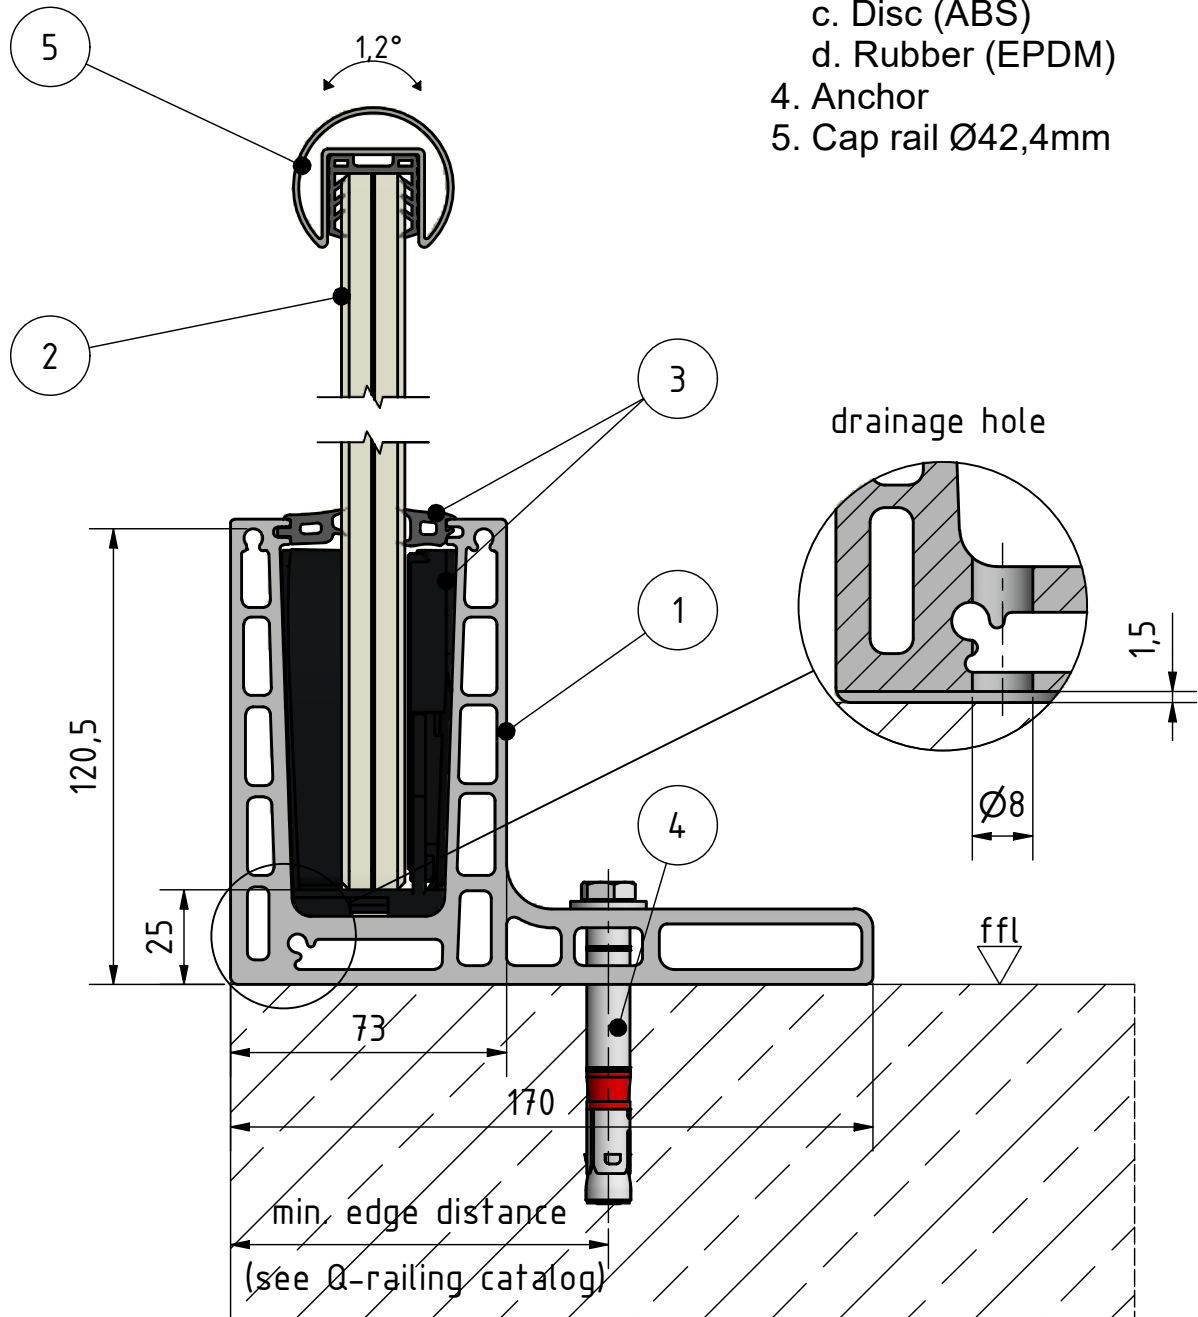

1. F-Profile Easy Glass Prime
2. Glass 16,76-25,52mm
3. Rubber-Set, adjustable
 - a. Base (ABS)
 - b. Inlay (ABS)
 - c. Disc (ABS)
 - d. Rubber (EPDM)
4. Anchor
5. Cap rail Ø42,4mm

SYSTEM: EASY GLASS PRIME
MODEL: 168420
DESCRIPTION: Top mount F

DRAWN: LMR
DATE: 25.09.2019
DRAWING NO.: 168420-001_Easy Glass Prime F

This detail drawing is for reference purposes only. The installer must check the specifications and details with the local situation and regulations. For further advice and service please contact your nearest Q-railing office.